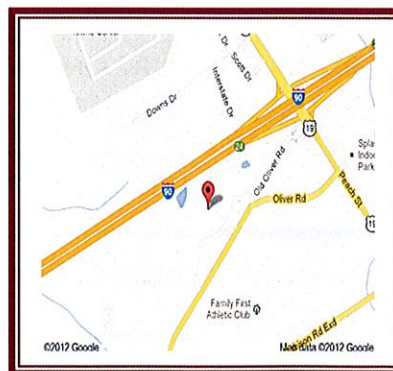

# Erie First Early Education Center

8150 Oliver Rd, Erie, PA 16509 814-866-0007 Fax: 814-866-9987

*"Let the little children come to Me, and do not forbid them: for such is the kingdom of heaven." Matthew 19:16*

## Our History and Mission

Erie First Early Education Center (EFEEC) is a division of the non-denominational Erie First Christian Academy, under the umbrella of the Erie First Assembly of God Church. Located on 44 acres in a 100,000+ square foot building, it sits near the intersection of Interstate 90 and Peach Street. In addition to classrooms and a chapel, our facility includes a library, a gymnasium, an indoor play land, and a 2,000 seat sanctuary/auditorium. EFEEC is in a suburban area of Erie, (Summit) Pennsylvania and it serves children in the immediate geographical region of Erie and Erie County.

**8150 Oliver Road**

**Erie, PA 16505**